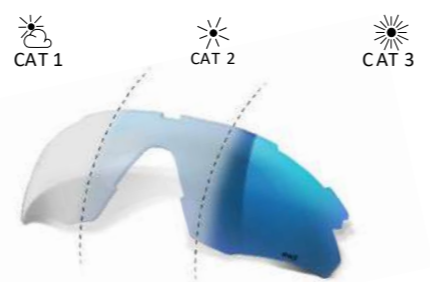

BIANCO • RW BLU  
WHITE • RW BLUE

BIANCO • RW ROSSO  
WHITE • RW RED

ARANCIO • RW NERO  
ORANGE • RW BLACK

- RW
- RWX

RW by nylt

**RW by nylt**

LENTE FOTOCROMATICA SPECCHIATA  
MIRROR PHOTOCROMIC LENS

NOT ACTIVATED      ACTIVATED