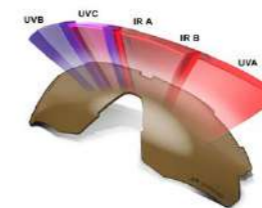

IN DOTAZIONE 012
INCLUDED WITH

LENTE DI RICAMBIO • TRASPARENTE
SPARE LENS • CLEAR