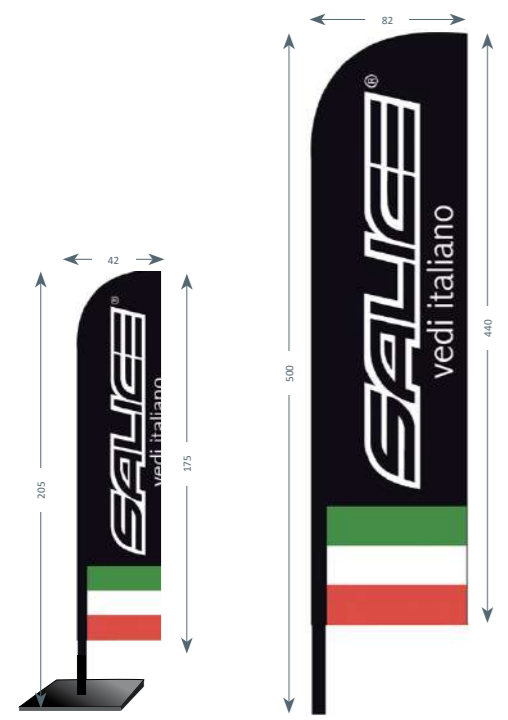

Allestimento: fino a 5 ganci casco per lato, fino a 12 mensole maschere o barra porta occhiali (14pz.) per lato.
Setting up: up to 5 helmet hooks on each side, up to 12 goggles shelves or sunglasses bar (14 pcs) on each side

BANDIERE • FLAGS

ESPOSITORE DA TERRA MULTIUSO • MULTIUSE FLOOR DISPLAY

LENTI DI RICAMBIO SPARE LENS

RIC PC	POLICARBONATO	POLYCARBONATE LENS
RIC RW	SPECCHIATA RW	MIRROR LENS RW
RIC RWX	FOTOCROMATICA SPECCHIATA	MIRROR PHOTOCROMIC LENS
RIC CRX	FOTOCROMATICA	PHOTOCROMIC LENS
RIC P	POLARIZZATA	POLARIZED LENS
RIC RWP	POLARIZZATA SPECCHIATA	MIRROR POLARIZED LENS
RIC IR	IR-INFRAED	IR-INFRAED

ACCESSORI ACCESSORIES

ASTUCCIO IN TESSUTO 9X18cm	MICROFIBER POUCH 9X18cm
ASTUCCIO RIGIDO	HARD CASE
ASTUCCIO PER CASCO BIKE	POUCH FOR BIKE HELMETS