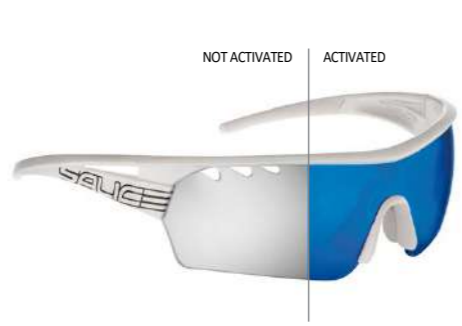

BIANCO • RW BLU  
WHITE • RW BLUE

BIANCO • RW ROSSO  
WHITE • RW RED

ARANCIO • RW NERO  
ORANGE • RW BLACK

- RW
- RWX

RW by nylt

**RW by nylt**

LENTE FOTOCROMATICA SPECCHIATA  
MIRROR PHOTOCROMIC LENS

NOT ACTIVATED      ACTIVATED