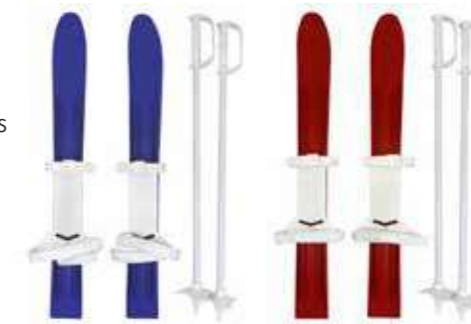

MINI BABY SKIS

- Lightweight plastic construction
- Strap on bindings
- Fun ski for introducing the concept to toddlers
- Comes with a set of aluminium poles
- Sizes: 60cm, 70cm