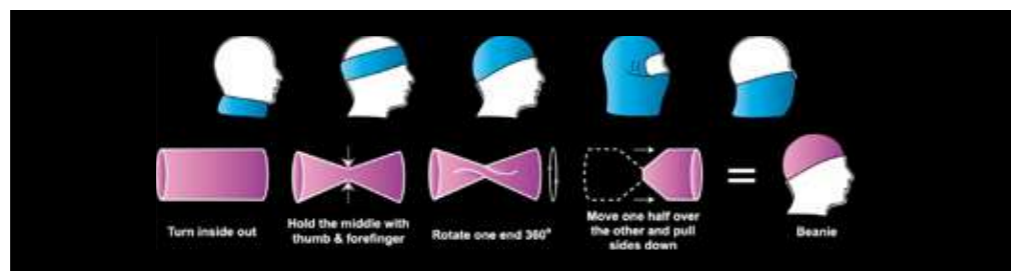

HULA HALFIE THERMAL NECK WARMER - PATTERN

- Versatile neck warmer with microfleece
- Converts into a hat or balaclava
- Integrated sports stretch system

CODE: **MH251**
SIZES: **ONE SIZE**
RRP: **£13.95**

FACE MASK/NECK WARMER

- Soft microfleece
- Neckwarmer combined with facemask
- Facemask folds up when needed
- Good in low temperatures

CODE: **MH291**
SIZES: **ONE SIZE**
RRP: **£14.95**

ADULT & KIDS HELMET BALACLAVA

- Neckwarmer/balaclava combined
- Perfect for wearing under a helmet on cold days
- Eliminates cold drafts on the back of the neck

ADULT CODE: **MH229**
ADULT SIZE: **ONE SIZE**
ADULT RRP: **£14.95**
KIDS CODE: **MHCK229**
KIDS SIZES: **7-10 yrs**
KIDS RRP: **£11.95**

ADULT NEOPRENE FACE MASK

- Neoprene eliminates wind chill
- Velcro size adjustment
- Air vents
- Anatomic shape
- Soft internal lining

CODE: **MH126**
SIZES: **ONE SIZE**
RRP: **£13.95**

FLEECE HEADBAND

- Soft polar fleece
- Shaped to cover ears

CODE: **CP0086**
SIZES: **ONE SIZE**
RRP: **£14.95**